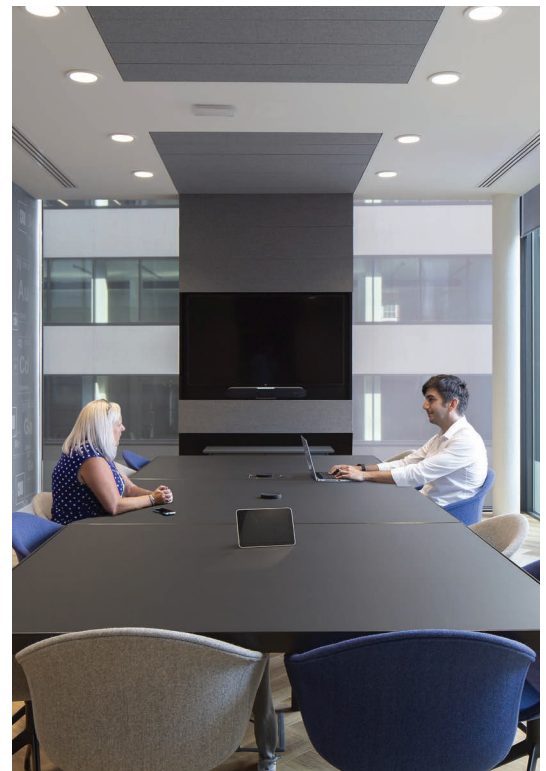

Fit-out experts Maris knew this would be the case when designing the perfect meeting room at the new London-based headquarters for global business intelligence specialists, CRU. That's why they approached Creatif.

To complement the clean, minimalist design of the space, Creatif installed a number of ReSound acoustic panels to sit flush with the ceiling and around the main media unit.

The end result is an acoustically optimised space that hasn't had to compromise on visual appeal.