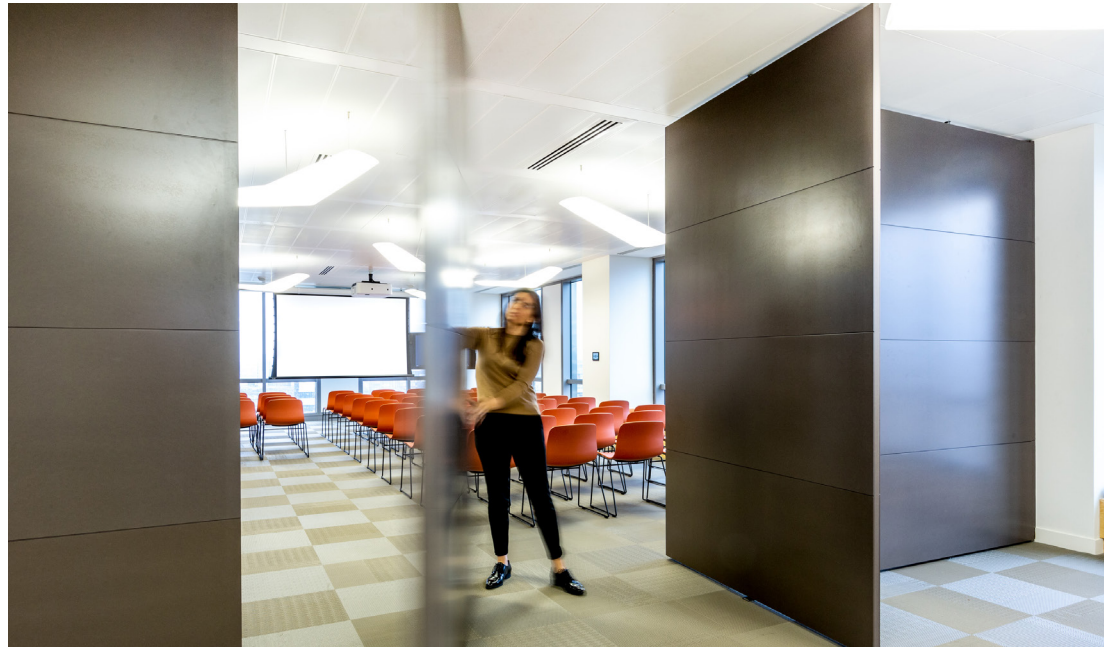

Herbert Smith Freehills, London Twist!

»»
Featured Product(s):
Bespoke Solo Panels

»»
Partner(s):
Unispace

Photography:
Carel du Plessis

Located in the heart of London and looking out over the iconic skyline of Canary Wharf, Herbert Smith Freehills' new office is the epitome of a contemporary workplace, designed to attract and retain talent.

Designed by global giants Unispace, HSF chief executive Mark Rigotti said the company's new office would create "a workplace – and workforce – for the future."

With that in mind, Unispace approached Creatif to design, manufacture and install a bespoke moving wall system with a twist.