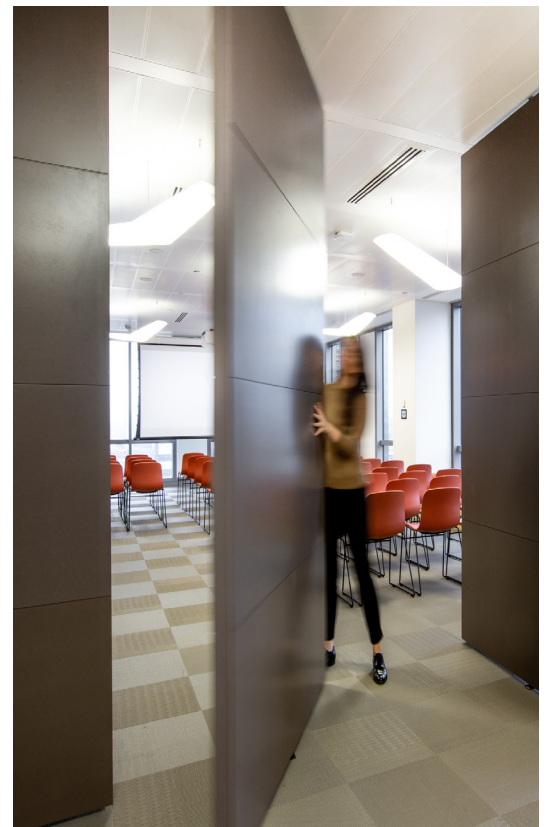

Head Office
Unit 2, Hunslet Business Park,
National Road, Leeds, LS10 1TE
creatif.org.uk

London Showroom
79 Clerkenwell Road,
London, EC1R 5AR

»»