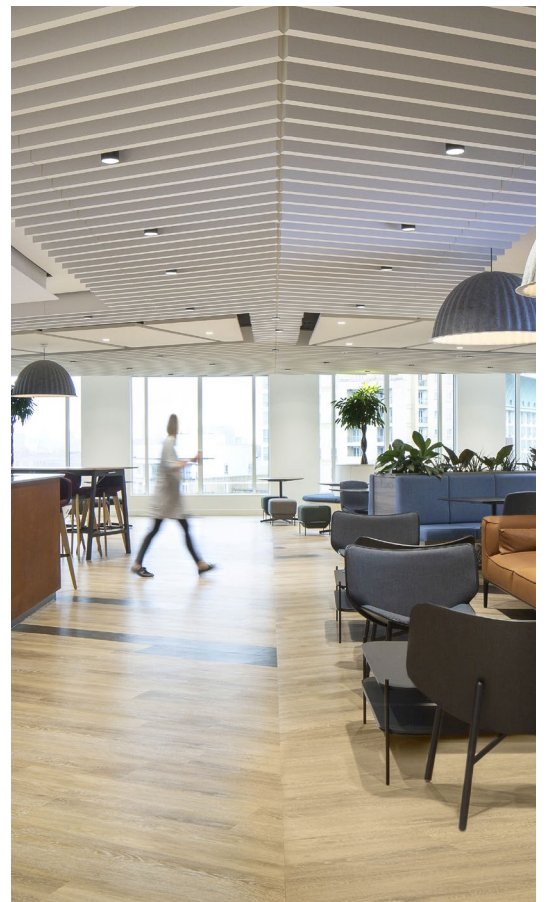

PKF Littlejohn, London Aesthetics & Acoustics

Head Office
Unit 2, Hunslet Business Park,
National Road, Leeds, LS10 1TE
creatif.org.uk

London Showroom
79 Clerkenwell Road,
London, EC1R 5AR