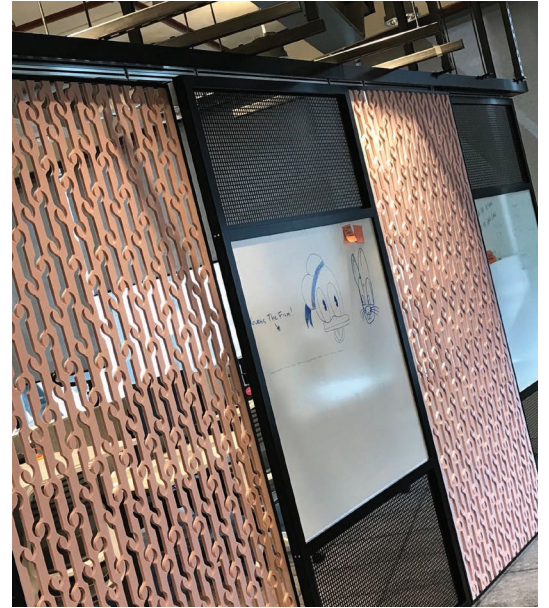

Splunk, London

Flexible, Functional Float

Featured Product(s):
Whisper
Float

Partner(s):
Cirkularis8

A flexible approach to working is needed when you have a seemingly ever-expanding team like the London branch of global data specialists, Splunk.

To accommodate their growing workforce, Splunk wanted to expand their office space. With a need for functional, flexible space Creatif assisted by manufacturing and installing several sets of moving Float panels featuring a combination of writable surfaces for collaborative working complimented by a wireframe mesh, and multiple acoustic Whisper polyester panels featuring a decorative cut-out pattern for added visual impact.